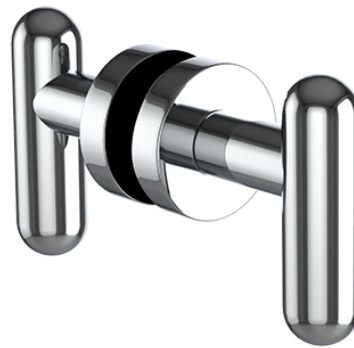

neelnox

LET
THERE
BE **DESIGN.**

FEATURES

- Premium 304 Grade Stainless Steel
- Solid Mount Construction
- Concealed Installation Hardware
- Solid End Cap provided for side opposite to the door for a seamless look

Double Knob shown
with a medium Rosette

Medium Rosette
(Dia 1 1/4")

Large Rosette
(Dia 1 1/2")

COLLECTION AIRE

DOUBLE KNOB

| Model | Product | Finishes Available |
|----------------------|-------------|---|
| AIR-KND <u>XX-XX</u> | Double Knob | Multiple finishes available. Over 23 finishes to choose from. |

TOP

 Medium Rosette
(Dia 1 1/4")

 Large Rosette
(Dia 1 1/2")

Installation Notes: Diameter of glass hole for installation is as follows:

- For Medium Rosette(-MR) and Large Rosette (-LR) the hole diameter is 1/2"
- For No Rosette (-NR) the hole diameter is 5/16"