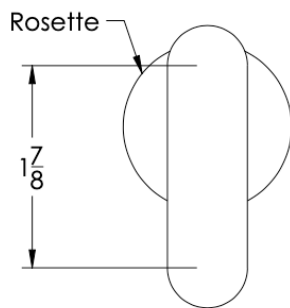

neelnox

LET
THERE
BE **DESIGN.**

FEATURES

- Premium 304 Grade Stainless Steel
- Solid Mount Construction
- Concealed Installation Hardware
- Solid End Cap provided for side opposite to the door for a seamless look

Double Knob shown
with a medium Rosette

Medium Rosette
(Dia 1 1/4")

Large Rosette
(Dia 1 1/2")

COLLECTION AIRE

DOUBLE KNOB

| Model | Product | Finishes Available |
|----------------------|-------------|---|
| AIR-KND <u>XX-XX</u> | Double Knob | Multiple finishes available. Over 23 finishes to choose from. |

| No Rosette | Medium Rosette (Dia 1 1/4") | Large Rosette (Dia 1 1/2") |
|------------|--------------------------------|-------------------------------|
| AIR-KND-NR | AIR-KND-MR | AIR-KND-LR |

FRONT

SIDE

TOP

 Medium Rosette
(Dia 1 1/4")

 Large Rosette
(Dia 1 1/2")

Installation Notes: Diameter of glass hole for installation is as follows:

- For Medium Rosette(-MR) and Large Rosette (-LR) the hole diameter is 1/2"
- For No Rosette (-NR) the hole diameter is 5/16"