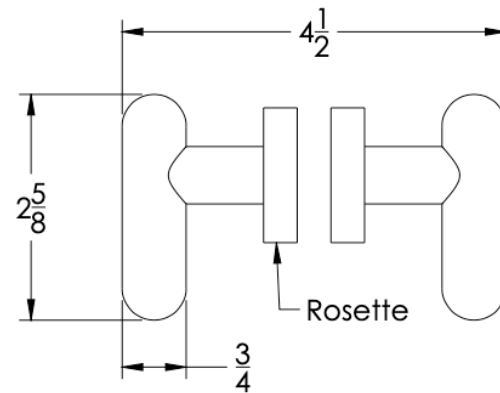

neelnox

LET
THERE
BE **DESIGN.**

FEATURES

- Premium 304 Grade Stainless Steel
- Solid Mount Construction
- Concealed Installation Hardware
- Solid End Cap provided for side opposite to the door for a seamless look

Double Knob shown
with a medium Rosette

Medium Rosette
(Dia 1 1/4")

Large Rosette
(Dia 1 1/2")

COLLECTION AIRE

DOUBLE KNOB

| Model | Product | Finishes Available |
|----------------------|-------------|---|
| AIR-KND <u>XX-XX</u> | Double Knob | Multiple finishes available. Over 23 finishes to choose from. |

| No Rosette | Medium Rosette (Dia 1 1/4") | Large Rosette (Dia 1 1/2") |
|------------|--------------------------------|-------------------------------|
| AIR-KND-NR | AIR-KND-MR | AIR-KND-LR |

FRONT

SIDE

TOP

 Medium Rosette
(Dia 1 1/4")

 Large Rosette
(Dia 1 1/2")

Installation Notes: Diameter of glass hole for installation is as follows:

- For Medium Rosette(-MR) and Large Rosette (-LR) the hole diameter is 1/2"
- For No Rosette (-NR) the hole diameter is 5/16"