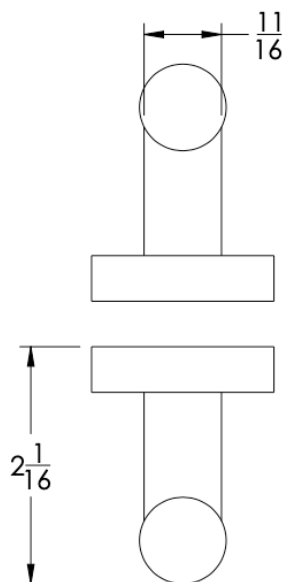

| No Rosette | Medium Rosette (Dia 1 1/4") | Large Rosette (Dia 1 1/2") |
|------------|--------------------------------|-------------------------------|
| AIR-KND-NR | AIR-KND-MR | AIR-KND-LR |

FRONT

SIDE

TOP

 Medium Rosette
(Dia 1 1/4")

 Large Rosette
(Dia 1 1/2")

Installation Notes: Diameter of glass hole for installation is as follows:

- For Medium Rosette(-MR) and Large Rosette (-LR) the hole diameter is 1/2"
- For No Rosette (-NR) the hole diameter is 5/16"

Standard hardware supplied can accommodate glass thicknesses 1/4" to 1/2". Please contact us for custom hardware in case glass thickness exceeds 1/2".

Dimensions in inches

NOTE: Dimensions subject to change without notice.